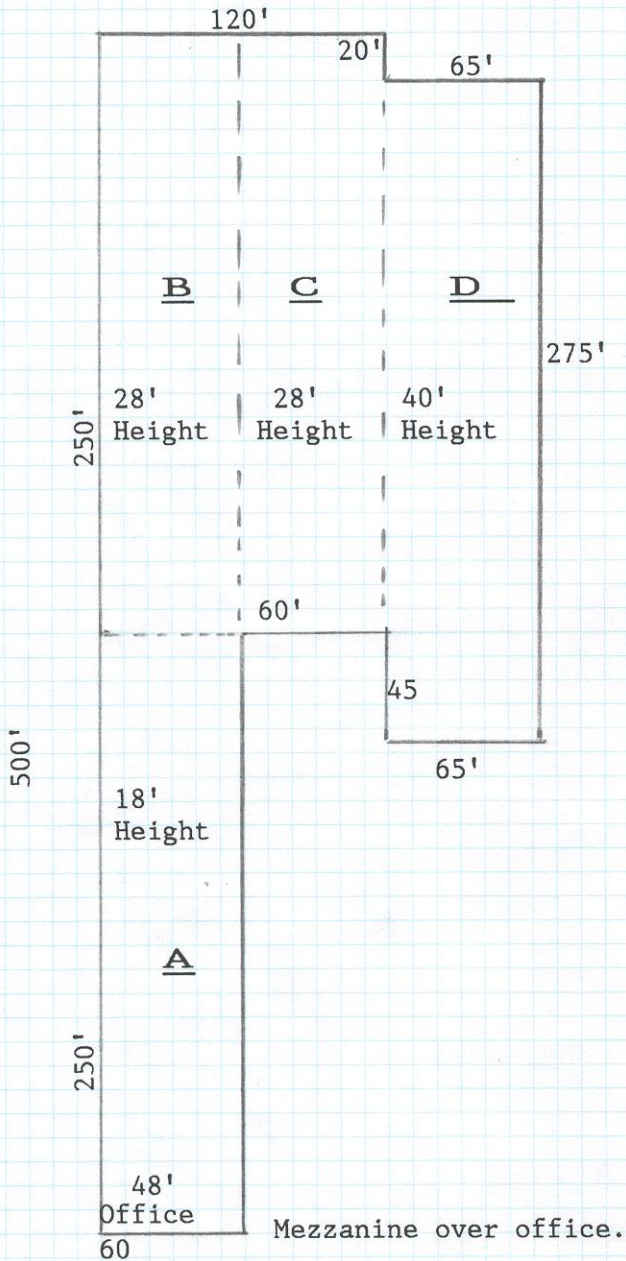

DELTA BRANDS, INC.  
 925 MCGREGOR DIVE  
 MCGREGOR, TEXAS 76657

A-	Original	15000 S.F.
B-	1st Addition	15000 S.F.
C-	2nd Addition	15000 S.F.
D-	3rd Addition	17876 S.F.
	Total:	62875 S.F.
	Office Insert	1440 S.F.

\*Bridge Crane in Area D.  
 70 Ton -(not included in price)  
 Seller will sell and negotiate price  
 with buyer.